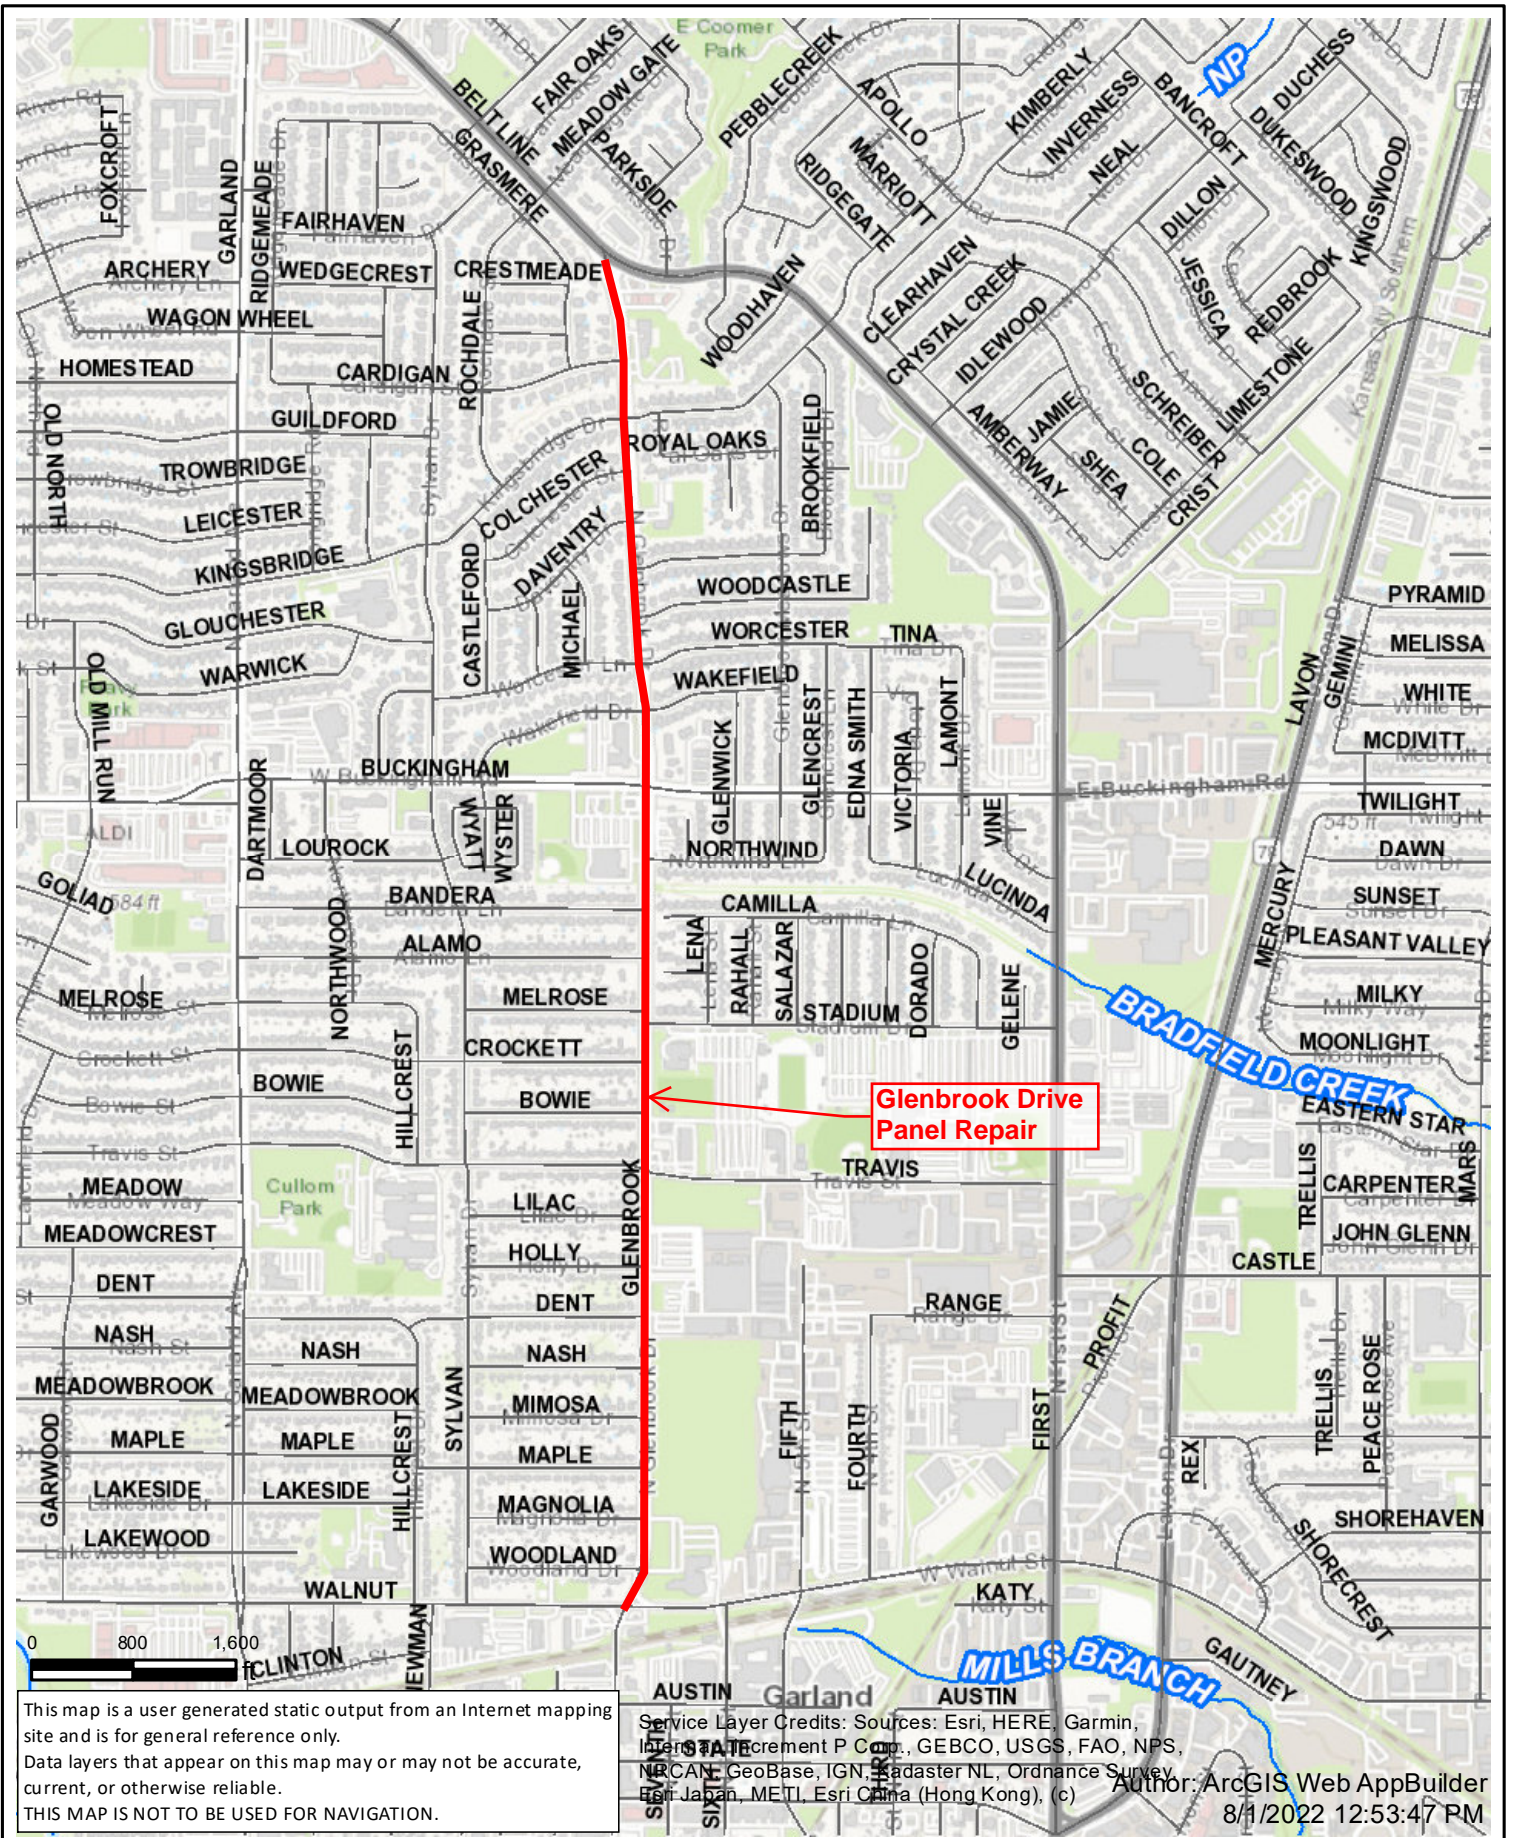

Glenbrook Drive (Walnut to Beltline)

This map is a user generated static output from an Internet mapping site and is for general reference only. Data layers that appear on this map may or may not be accurate, current, or otherwise reliable. THIS MAP IS NOT TO BE USED FOR NAVIGATION.

Service Layer Credits: Sources: Esri, HERE, Garmin, Intermap, increment P Corp., GEBCO, USGS, FAO, NPS, NRCAN, GeoBase, IGN, Kadaster NL, Ordnance Survey, Esri Japan, METI, Esri China (Hong Kong), (c) Author: ArcGIS Web AppBuilder
8/1/2022 12:53:47 PM